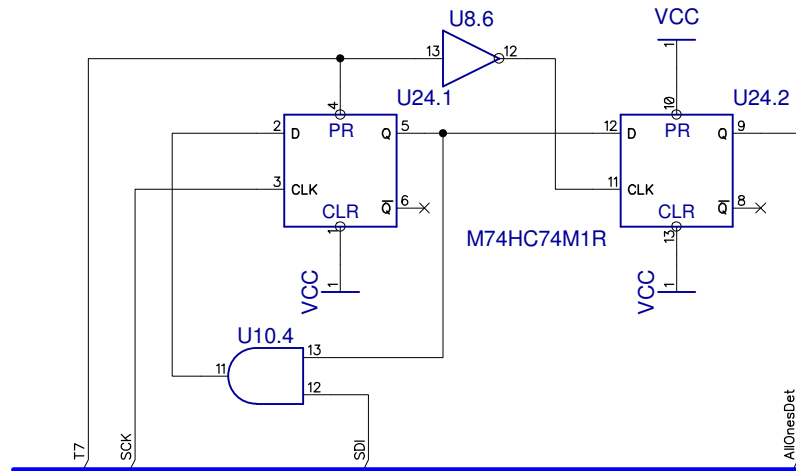

Clock for non-flash operations $\overline{\text{FlashOP}} \& \text{T3} \& \text{SysCK}$
 Clock for flash operations $\text{FlashOP} \& \text{FlashSCK}$
 Data for Run Mode $\overline{\text{EditState}} \& \text{NextAlive}$
 Data for Edit Mode $\text{Read} \& \text{FlashSO} | \overline{\text{EditState}} \& \overline{\text{Read}} \& \overline{\text{Edit}}$

Title		
Game of Life Top Board		
Size	Number	Rev
A4	Control	1
Date	10.11.11	Drawn by Volkov
Filename		Sheet 4