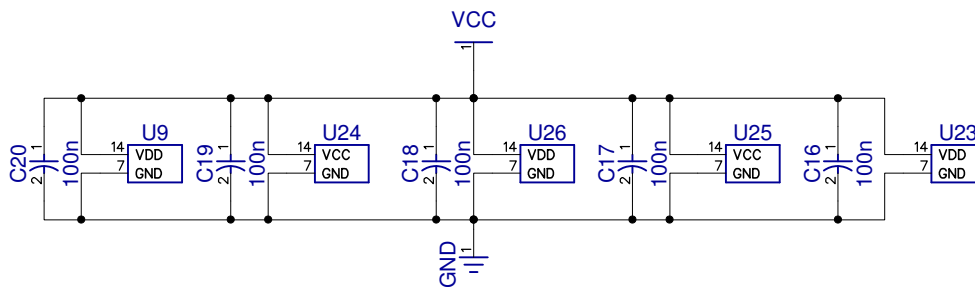

Clock for non-flash operations $\overline{\text{FlashOP}} \& \text{T3} \& \text{SysCK}$
 Clock for flash operations $\text{FlashOP} \& \text{FlashSCK}$
 Data for Run Mode $\overline{\text{EditState}} \& \text{NextAlive}$
 Data for Edit Mode $\text{Read} \& \text{FlashSO} | \overline{\text{EditState}} \& \overline{\text{Read}} \& \overline{\text{Edit}}$

Title		
Game of Life Top Board		
Size	Number	Rev
A4	Control	1
Date	10.11.11	Drawn by Volkov
Filename		Sheet 4