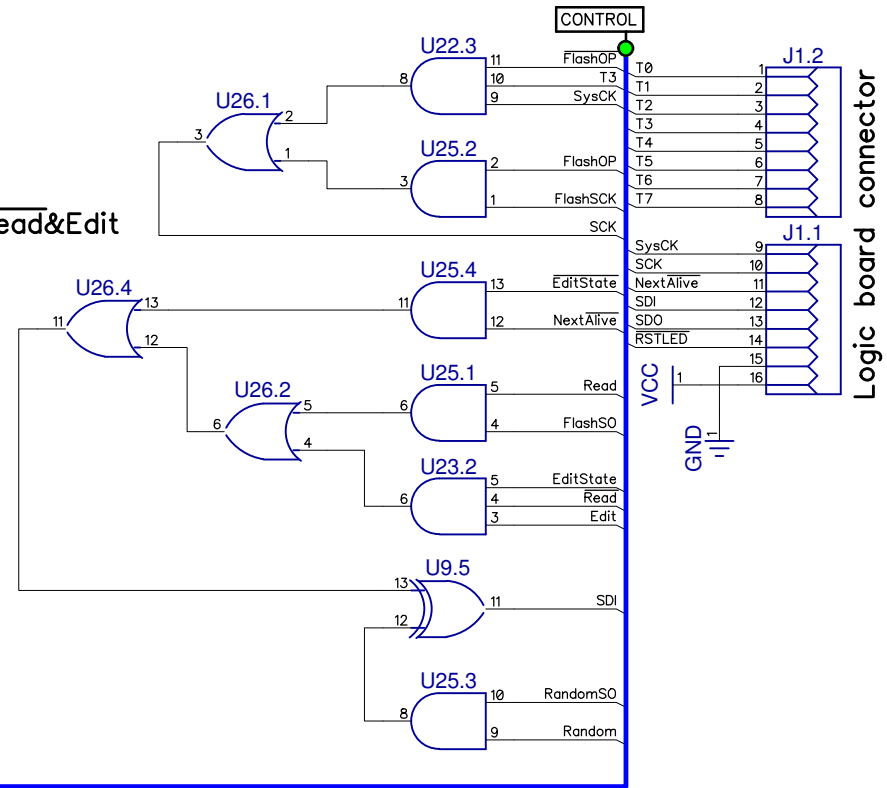

Clock for non-flash operations $\overline{\text{FlashOP}} \& \text{T3} \& \text{SysCK}$
 Clock for flash operations $\text{FlashOP} \& \text{FlashSCK}$
 Data for Run Mode $\overline{\text{EditState}} \& \text{NextAlive}$
 Data for Edit Mode $\text{Read} \& \text{FlashSO} | \overline{\text{EditState}} \& \overline{\text{Read}} \& \overline{\text{Edit}}$

Title		
Game of Life Top Board		
Size	Number	Rev
A4	Control	1
Date	10.11.11	Drawn by Volkov
Filename		Sheet 4