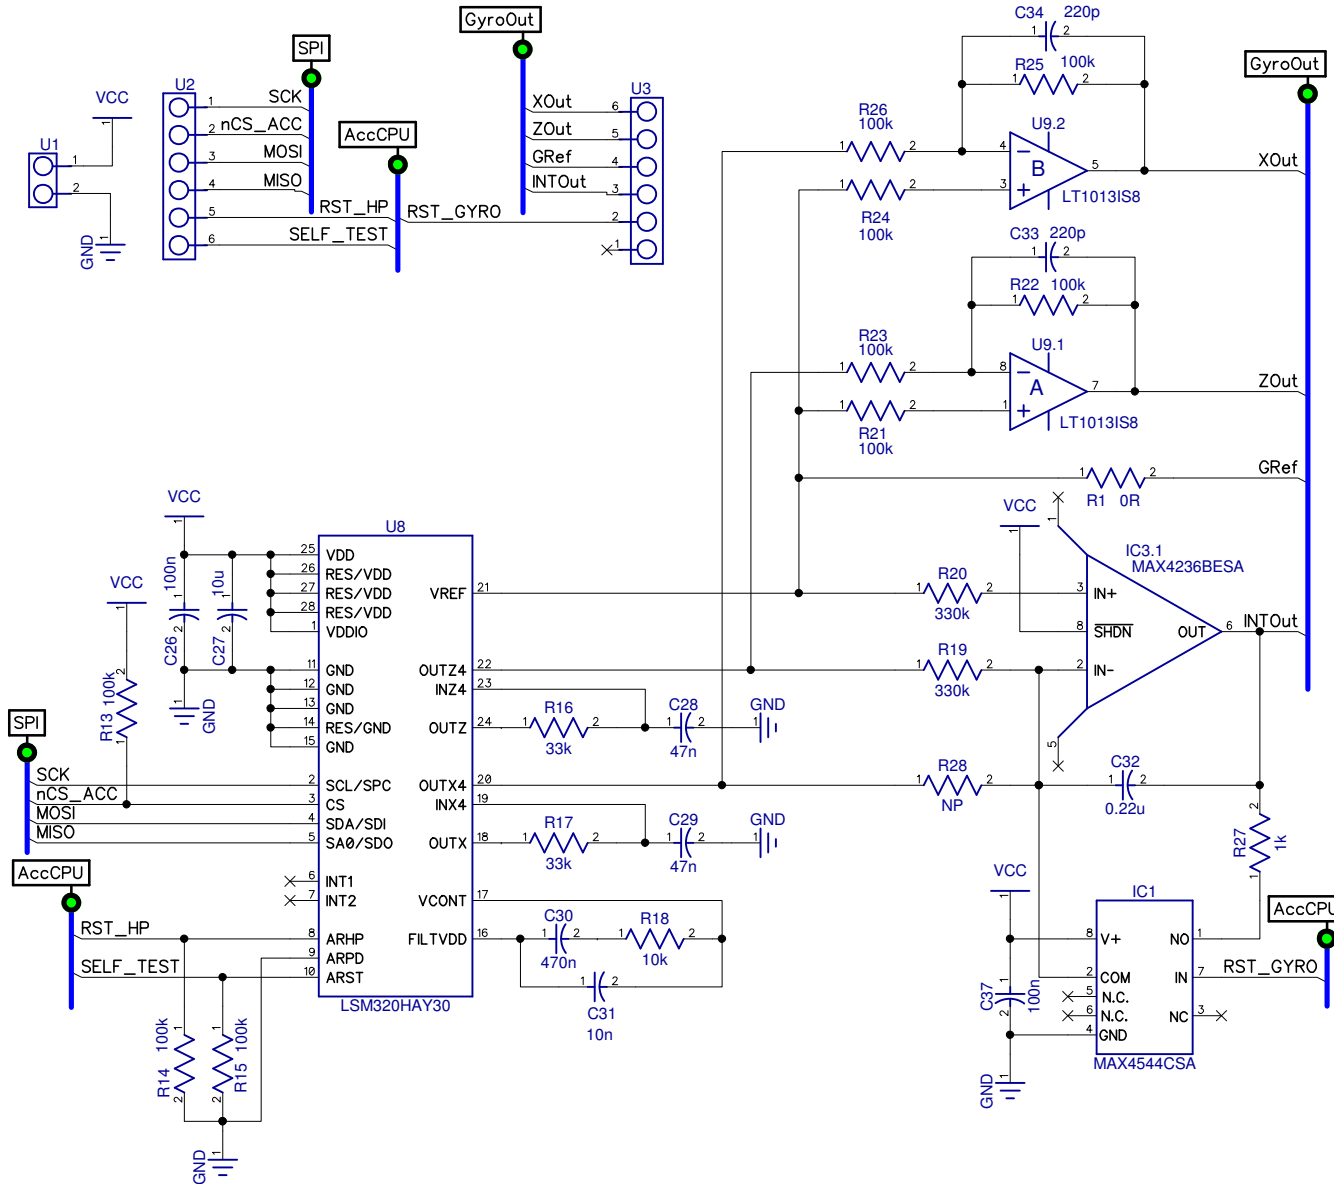

1

2

A

A

B

B

MAX4236 replacements:  
 OPA376  
 AD8603

Title		
Gyro Inclinometer		
Size	Number	Rev
A4	Schematic	1
Date 7.5.2011		Drawn by Volkov
Filename		Sheet 2