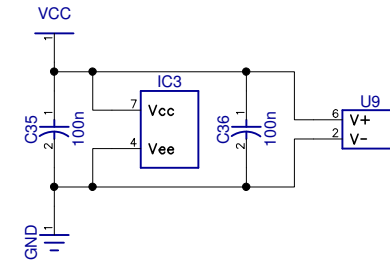

1

2

A

A

B

B

MAX4236 replacements:  
 OPA376  
 AD8603

Title		
Gyro Inclinometer		
Size	Number	Rev
A4	Schematic	1
Date 7.5.2011		Drawn by Volkov
Filename		Sheet 2